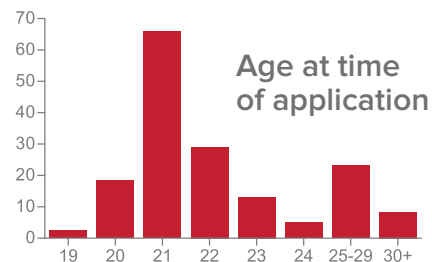

70%

115 of our students are from **underrepresented groups** in veterinary medicine, which includes male, race and ethnic diversity and first generation college students.

Volunteer Experience: Ronald McDonald house volunteer, Habitat for Humanity, Haiti Relief Mission, Big Brothers/Big sisters, Special Olympics, Salvation Army, Merlin's Kids, Forgotten Harvest, Boys and Girls club, Meals on Wheels, Tutor, AIDs Walk, Make-A-Wish foundation, Relay for Life

Arts: Drawing, Photography, Trumpet player, Choir, Indian classical dance, Painting, Show Choir, Acapella, Ukulele, piano, Ohio State Marching Band, Theater, Water color painting, Crocheting, Writing plays, Poetry, Viola, Pottery, Sculpture

Unique Characteristics: Trumpet player, Published Poet, Homebrewer, Camel Handler, Semi-professional Pole Dancer, Professional Meat Cutter, Rifle Shooting Competitor, National Spelling Bee Semifinalist, Beekeeper, Muttonbustin' Champion, Tae Kwon Do black belt, NASA Research Fellow, Autocross Driver, Pilot, Juggler, Blues Guitar Player, Marathoner, Blackhawk Helicopter Crew Chief, Sand Artist, Volunteer Firefighter, Irish Dancer, Ski Instructor

Sports: Tennis, Snowboarding, Softball, Soccer, Volleyball, Skiing, Lacrosse, Swimming, Rowing, Tae Kwon Do, Basketball, Soccer, Horseback Riding, Javelin, Running, Ultimate Frisbee, Triathlon, Fencing, Kick Boxing, Badminton